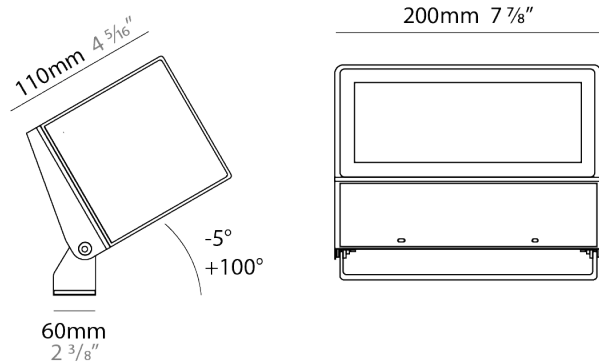

GENERAL

Series: Mini Special
Brand: Platek
Division: Exterior
Mounting Type: Surface
Mounting Location: Above Ground
Subcategory: Flood

PHYSICAL

Shape: Rectangle
Length (mm): 200
Length (in): 7 7/8
Width (mm): 110
Width (in): 4 5/16
Height (mm): 140
Height (in): 5 1/2
Max. Overall Height (mm): 170
Max. Overall Height (in): 6 11/16
Light Distribution: Adjustable / Direct
Diffuser: Clear tempered glass / Diffused Sandblasted Glass
Fixture Finish: BLK / WHI / GRY / COR / ANT / BRZ
Fixture Material: Aluminum Die Cast

ELECTRICAL

Lamp Type: LED
Input Wattage (W): 10 [1 LED] / 17.5 [4 LED]
Total Output Wattage (W): 8 / 16
Dimming: Non-Dimmable
Driver Included: Yes
Driver Location: Integrated
Driver Type: Constant Current - 120Vac
Driver Class: Class 2
Input Voltage (V): 120 - 277
Constant Current (MA): 700
Upon Request: (Not included - see components [IP65 or higher enclosure to be supplied by others]) Remote: 0-10Vdc dimming / Phase dimming / Non-dimming 120/277Vac

LED

Number of LEDs: 1 / 4
Color Temperature (°K): 3000 / 4000
Max. Delivered Lumen (lm): 770 / 800
Nominal Lumen (lm): 1040 / 1080
CRI: >80 CRI
Lamp Life (hrs): 60000

OPTICAL

Optic°: Asymmetric / Diffused

RATINGS AND CERTIFICATIONS

Certified By: Certified for North American Standards
IP rating: IP65
IK Rating: IK05
Bug Rating: B1 U0 G1
Upon Request: Higher Maximum Ambient Temperature