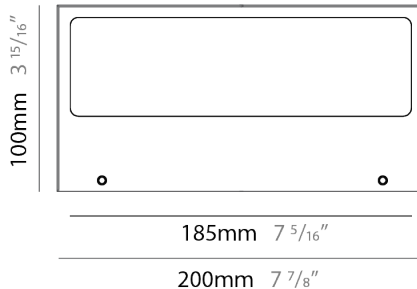

GENERAL

Series: Mini Special
Brand: Platek
Division: Exterior
Mounting Type: Surface
Mounting Location: Wall
Subcategory: Wall Effect

PHYSICAL

Shape: Rectangle
Length (mm): 200
Length (in): 7 7/8
Height (mm): 100
Depth (mm): 100
Height (in): 3 15/16
Depth (in): 3 15/16
Light Distribution: Direct
Weight (kg): 1.6
Weight (lbs): 3.53
Diffuser: Clear tempered glass / Diffused Sandblasted Glass
Fixture Finish: [BLK / WHI / GRY / COR / ANT / BRZ](#)
Fixture Material: Aluminum Die Cast

ELECTRICAL

Lamp Type: LED
Input Wattage (W): 10 / 19.5
Total Output Wattage (W): 8 / 18
Dimming: Non-Dimming / Phase Dimming (120vac Only)
Driver Included: Yes
Driver Location: Integrated
Driver Type: Constant Current - 120 / 277Vac
Driver Class: Class 2
Input Voltage (V): 120 - 277
Constant Current (MA): 700
Upon Request: Remote: 0-10Vdc dimming

LED

Number of LEDs: 1 / 4
Color Temperature (°K): [3000 / 4000](#)
Max. Delivered Lumen (lm): 910 / 945
Nominal Lumen (lm): 1040 / 1080
CRI: >80 CRI
Lamp Life (hrs): 60000

OPTICAL

Optic°: [1 Opening](#)

RATINGS AND CERTIFICATIONS

Certified By: Certified for North American Standards
IP rating: IP65
IK Rating: IK05
Bug Rating: B1 U4 G0
Upon Request: Higher Maximum Ambient Temperature

PROJECT
TYPE
SPECIFIER
QUANTITY
DATE