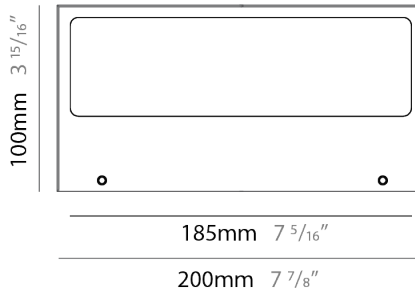

GENERAL

Series: Mini Special
Brand: Platek
Division: Exterior
Mounting Type: Surface
Mounting Location: Wall
Subcategory: Wall Effect

PHYSICAL

Shape: Rectangle
Length (mm): 200
Length (in): 7 7/8
Height (mm): 100
Depth (mm): 100
Height (in): 3 15/16
Depth (in): 3 15/16
Light Distribution: Direct / Indirect
Weight (kg): 1.6
Weight (lbs): 3.53
Diffuser: Clear tempered glass / Diffused Sandblasted Glass
Fixture Finish: [BLK / WHI / GRY / COR / ANT / BRZ](#)
Fixture Material: Aluminum Die Cast

ELECTRICAL

Lamp Type: LED
Input Wattage (W): 21
Total Output Wattage (W): 16
Dimming: Non-Dimmable
Driver Included: Yes
Driver Location: Integrated
Driver Type: Constant Current - 120Vac
Driver Class: Class 2
Input Voltage (V): 120 - 277
Constant Current (MA): 700
Upon Request: Remote: 0-10Vdc dimming / Phase dimming / Non-dimming 120/277Vac

LED

Color Temperature (°K): [3000 / 4000](#)
Max. Delivered Lumen (lm): 1770 / 1840
Nominal Lumen (lm): 2080 / 2160
CRI: >80 CRI
Lamp Life (hrs): 60000

OPTICAL

Optic°: [2 Openings](#)

RATINGS AND CERTIFICATIONS

Certified By: Certified for North American Standards
IP rating: IP65
IK Rating: IK05
Upon Request: Higher Maximum Ambient Temperature

PROJECT
TYPE
SPECIFIER
QUANTITY
DATE