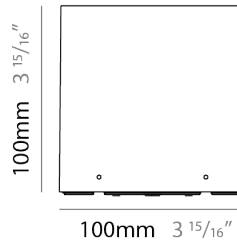

GENERAL

Series: Mini Special
Brand: Platek
Division: Exterior
Mounting Type: Surface
Mounting Location: Wall
Subcategory: Wall Effect

PHYSICAL

Shape: Rectangle
Length (mm): 200
Length (in): 7 7/8
Height (mm): 100
Depth (mm): 100
Height (in): 3 15/16
Depth (in): 3 15/16
Light Distribution: Direct / Indirect
Weight (kg): 1.6
Weight (lbs): 3.53
Diffuser: Clear tempered glass / Diffused Sandblasted Glass
Fixture Finish: [BLK / WHI / GRY / COR / ANT / BRZ](#)
Fixture Material: Aluminum Die Cast

ELECTRICAL

Lamp Type: LED
Input Wattage (W): 21
Total Output Wattage (W): 16
Dimming: Non-Dimmable
Driver Included: Yes
Driver Location: Integrated
Driver Type: Constant Current - 120Vac
Driver Class: Class 2
Input Voltage (V): 120 - 277
Constant Current (MA): 700
Upon Request: Remote: 0-10Vdc dimming / Phase dimming / Non-dimming 120/277Vac

LED

Color Temperature (°K): [3000 / 4000](#)
Max. Delivered Lumen (lm): 1770 / 1840
Nominal Lumen (lm): 2080 / 2160
CRI: >80 CRI
Lamp Life (hrs): 60000

OPTICAL

Optic°: [2 Openings](#)

RATINGS AND CERTIFICATIONS

Certified By: Certified for North American Standards
IP rating: IP65
IK Rating: IK05
Upon Request: Higher Maximum Ambient Temperature

PROJECT
TYPE
SPECIFIER
QUANTITY
DATE